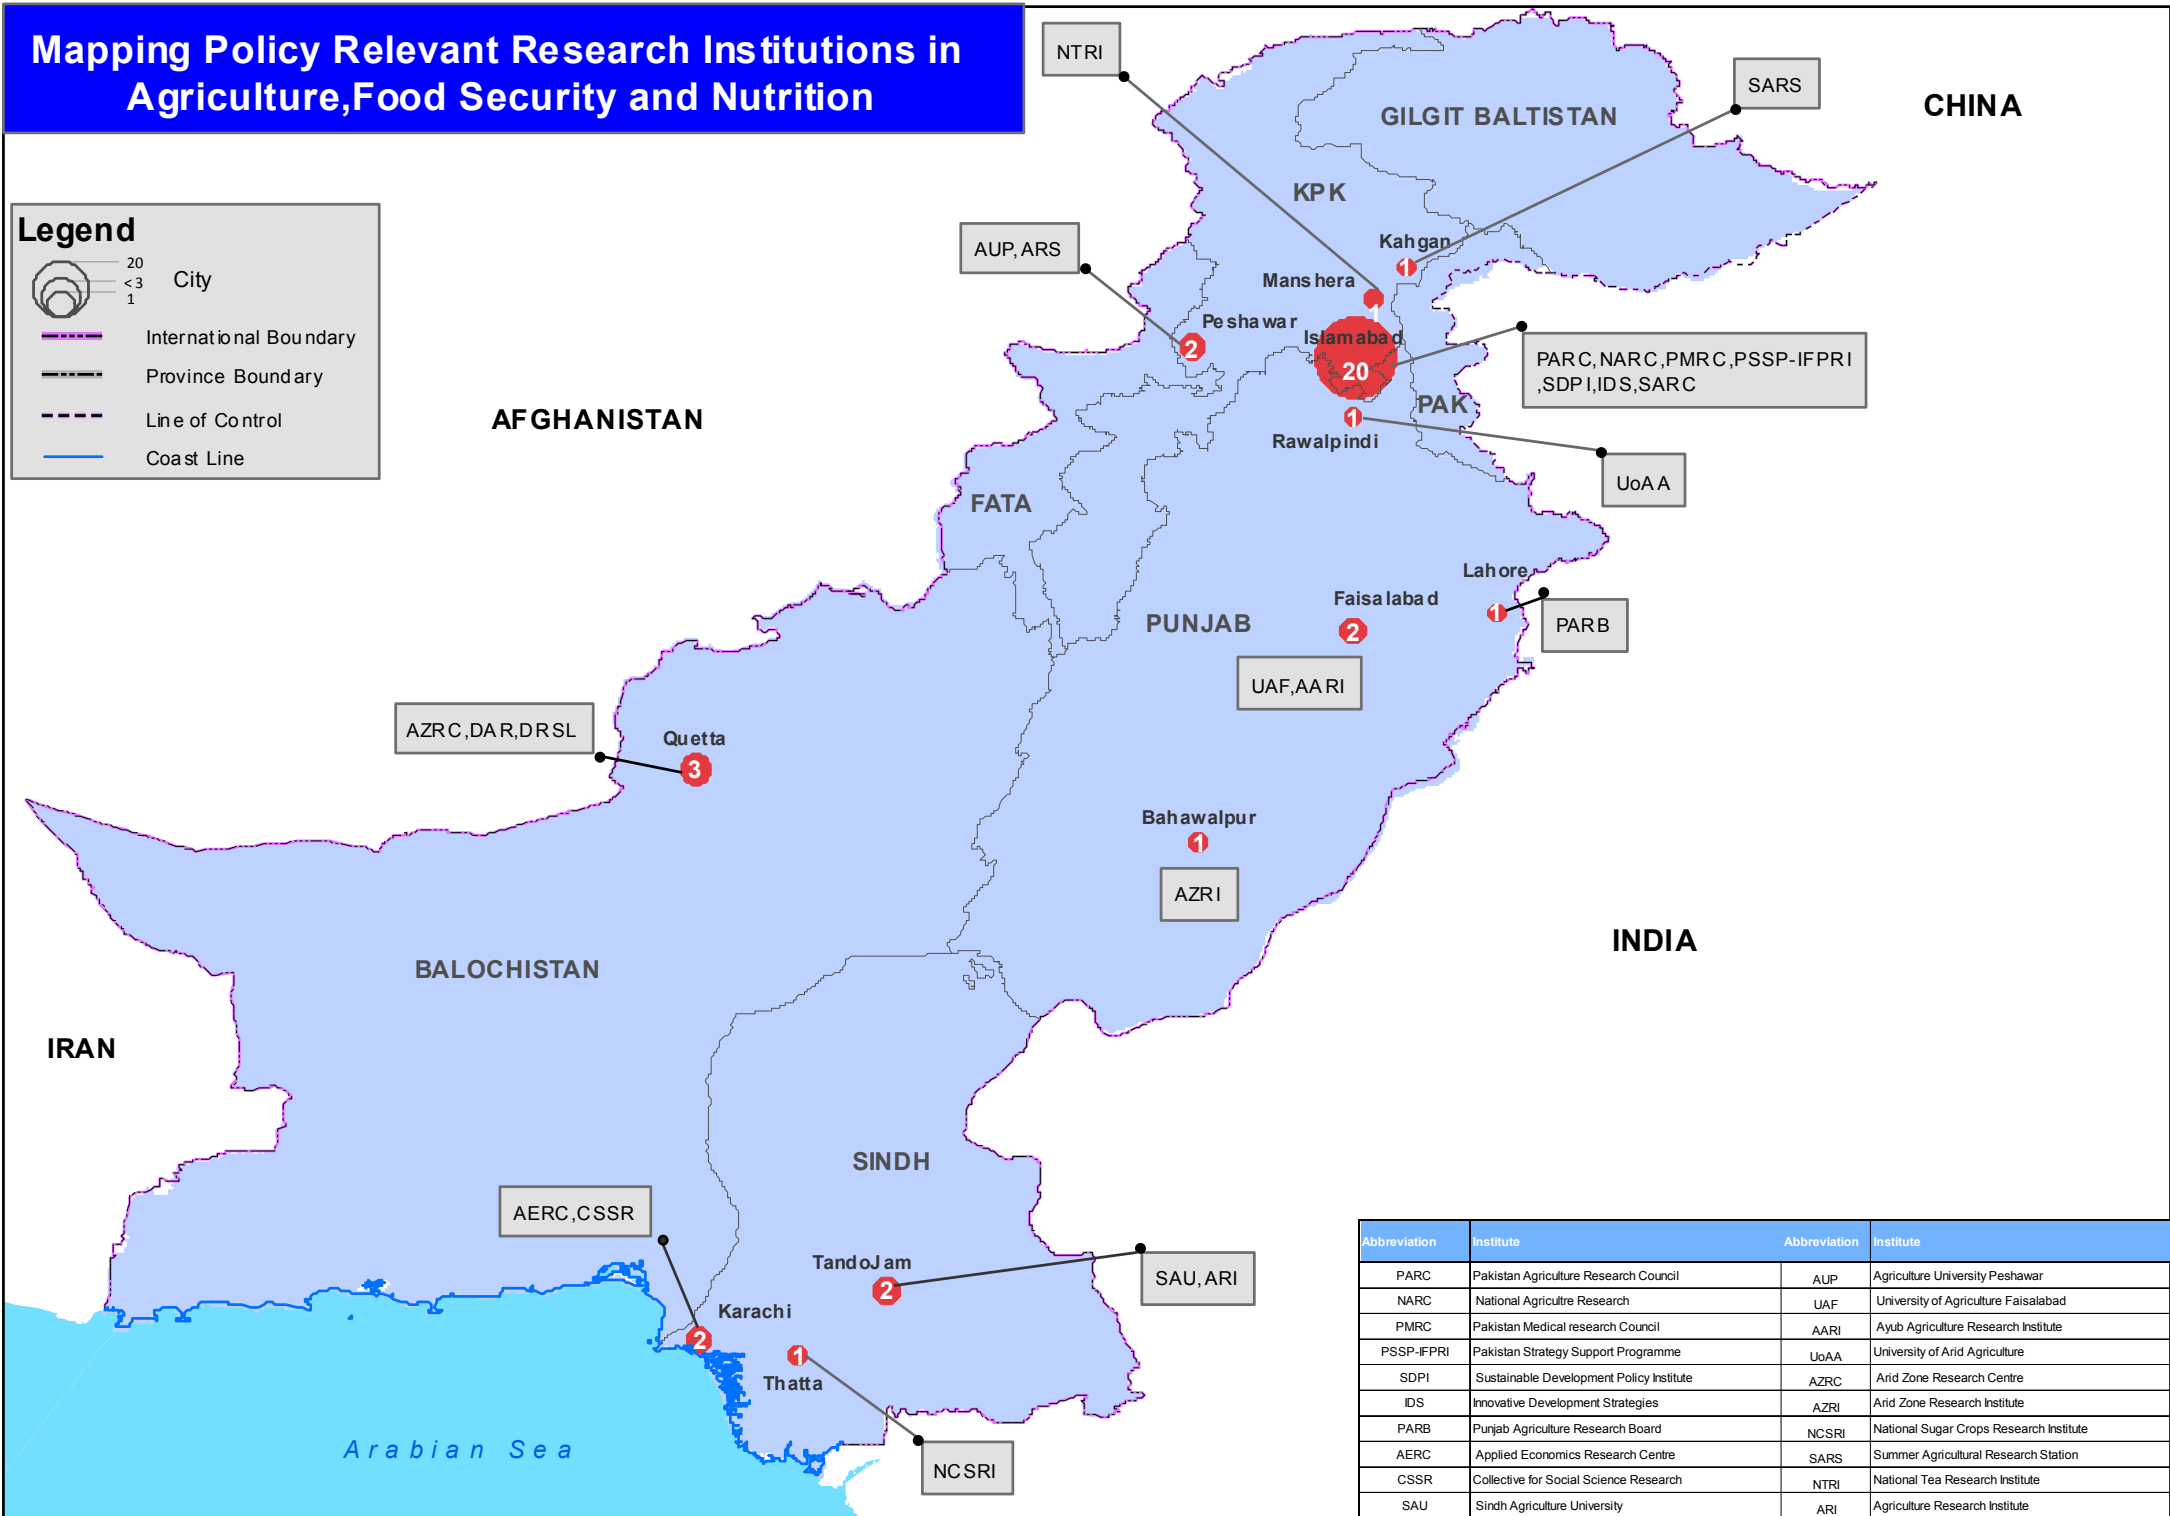

Mapping Policy Relevant Research Institutions in Agriculture, Food Security and Nutrition

Legend

- City: 20 (Large red circle), <3 (Medium grey circle), 1 (Small grey circle)
- International Boundary: Dashed purple line
- Province Boundary: Dashed black line
- Line of Control: Dashed red line
- Coast Line: Solid blue line

Abbreviation	Institute	Abbreviation	Institute
PARC	Pakistan Agriculture Research Council	AUP	Agriculture University Peshawar
NARC	National Agriculture Research	UAF	University of Agriculture Faisalabad
PMRC	Pakistan Medical Research Council	AARI	Ayub Agriculture Research Institute
PSSP-IFPRI	Pakistan Strategy Support Programme	UoAA	University of Arid Agriculture
SDPI	Sustainable Development Policy Institute	AZRC	Arid Zone Research Centre
IDS	Innovative Development Strategies	AZRI	Arid Zone Research Institute
PARB	Punjab Agriculture Research Board	NCSRI	National Sugar Crops Research Institute
AERC	Applied Economics Research Centre	SARS	Summer Agricultural Research Station
CSSR	Collective for Social Science Research	NTRI	National Tea Research Institute
SAU	Sindh Agriculture University	ARI	Agriculture Research Institute