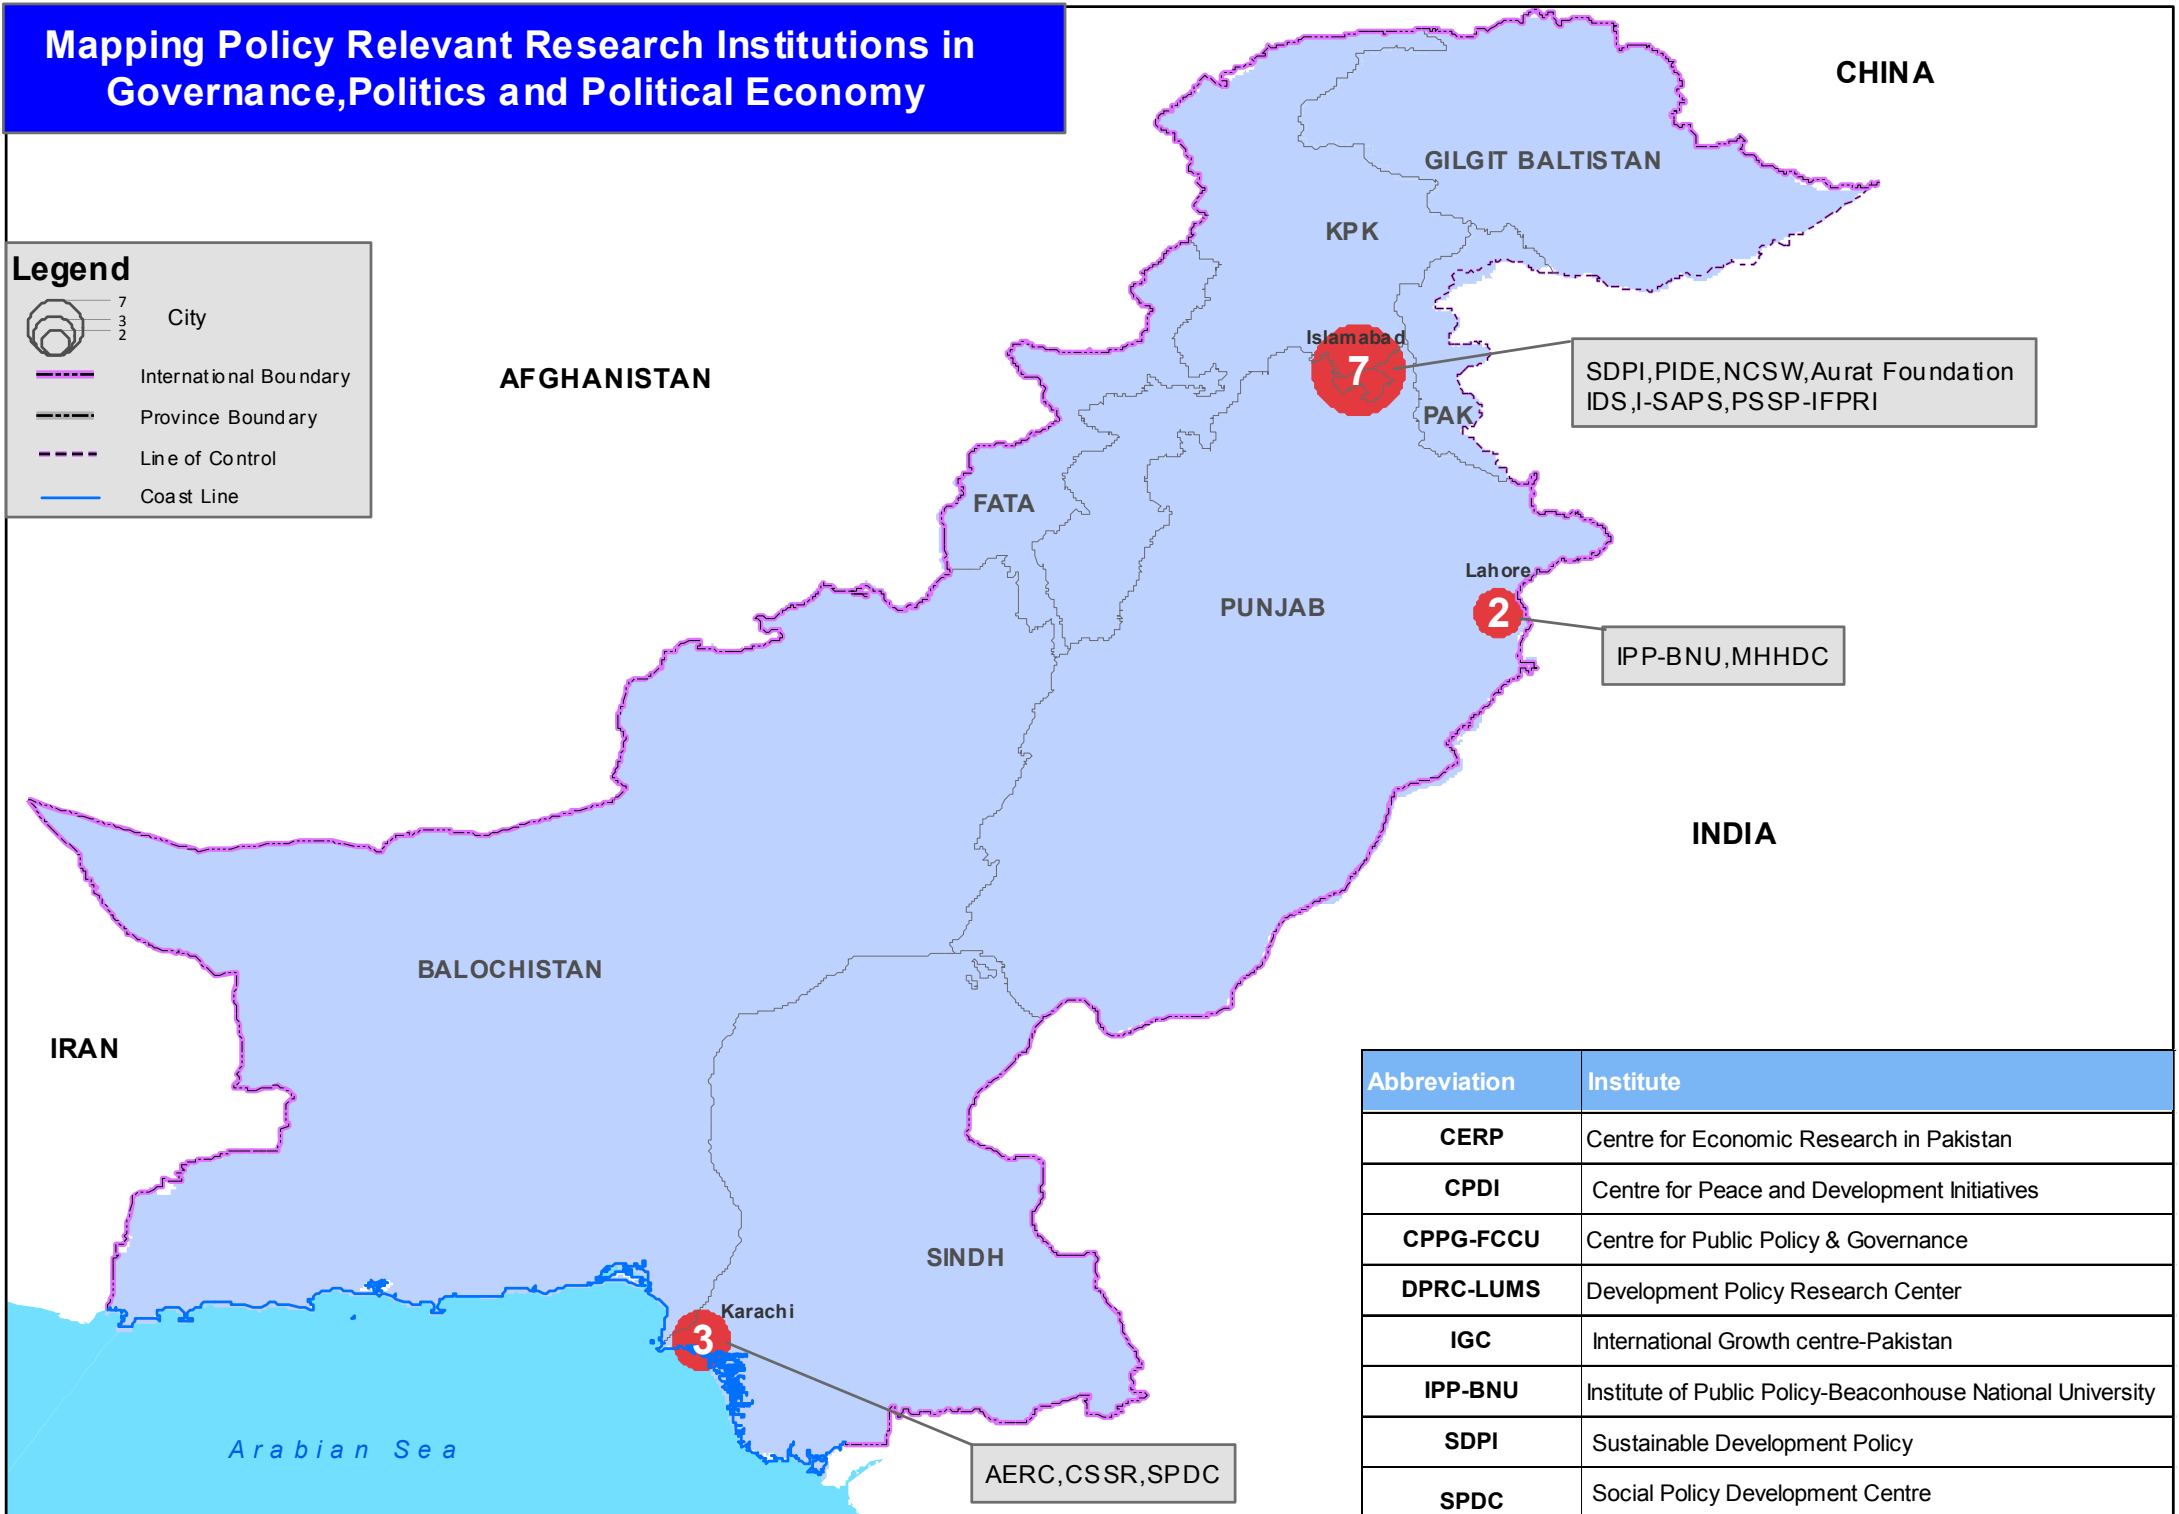

Mapping Policy Relevant Research Institutions in Governance, Politics and Political Economy

Legend

-  City
-  International Boundary
-  Province Boundary
-  Line of Control
-  Coast Line

| Abbreviation | Institute |
|------------------|--|
| CERP | Centre for Economic Research in Pakistan |
| CPDI | Centre for Peace and Development Initiatives |
| CPPG-FCCU | Centre for Public Policy & Governance |
| DPRC-LUMS | Development Policy Research Center |
| IGC | International Growth centre-Pakistan |
| IPP-BNU | Institute of Public Policy-Beaconhouse National University |
| SDPI | Sustainable Development Policy |
| SPDC | Social Policy Development Centre |