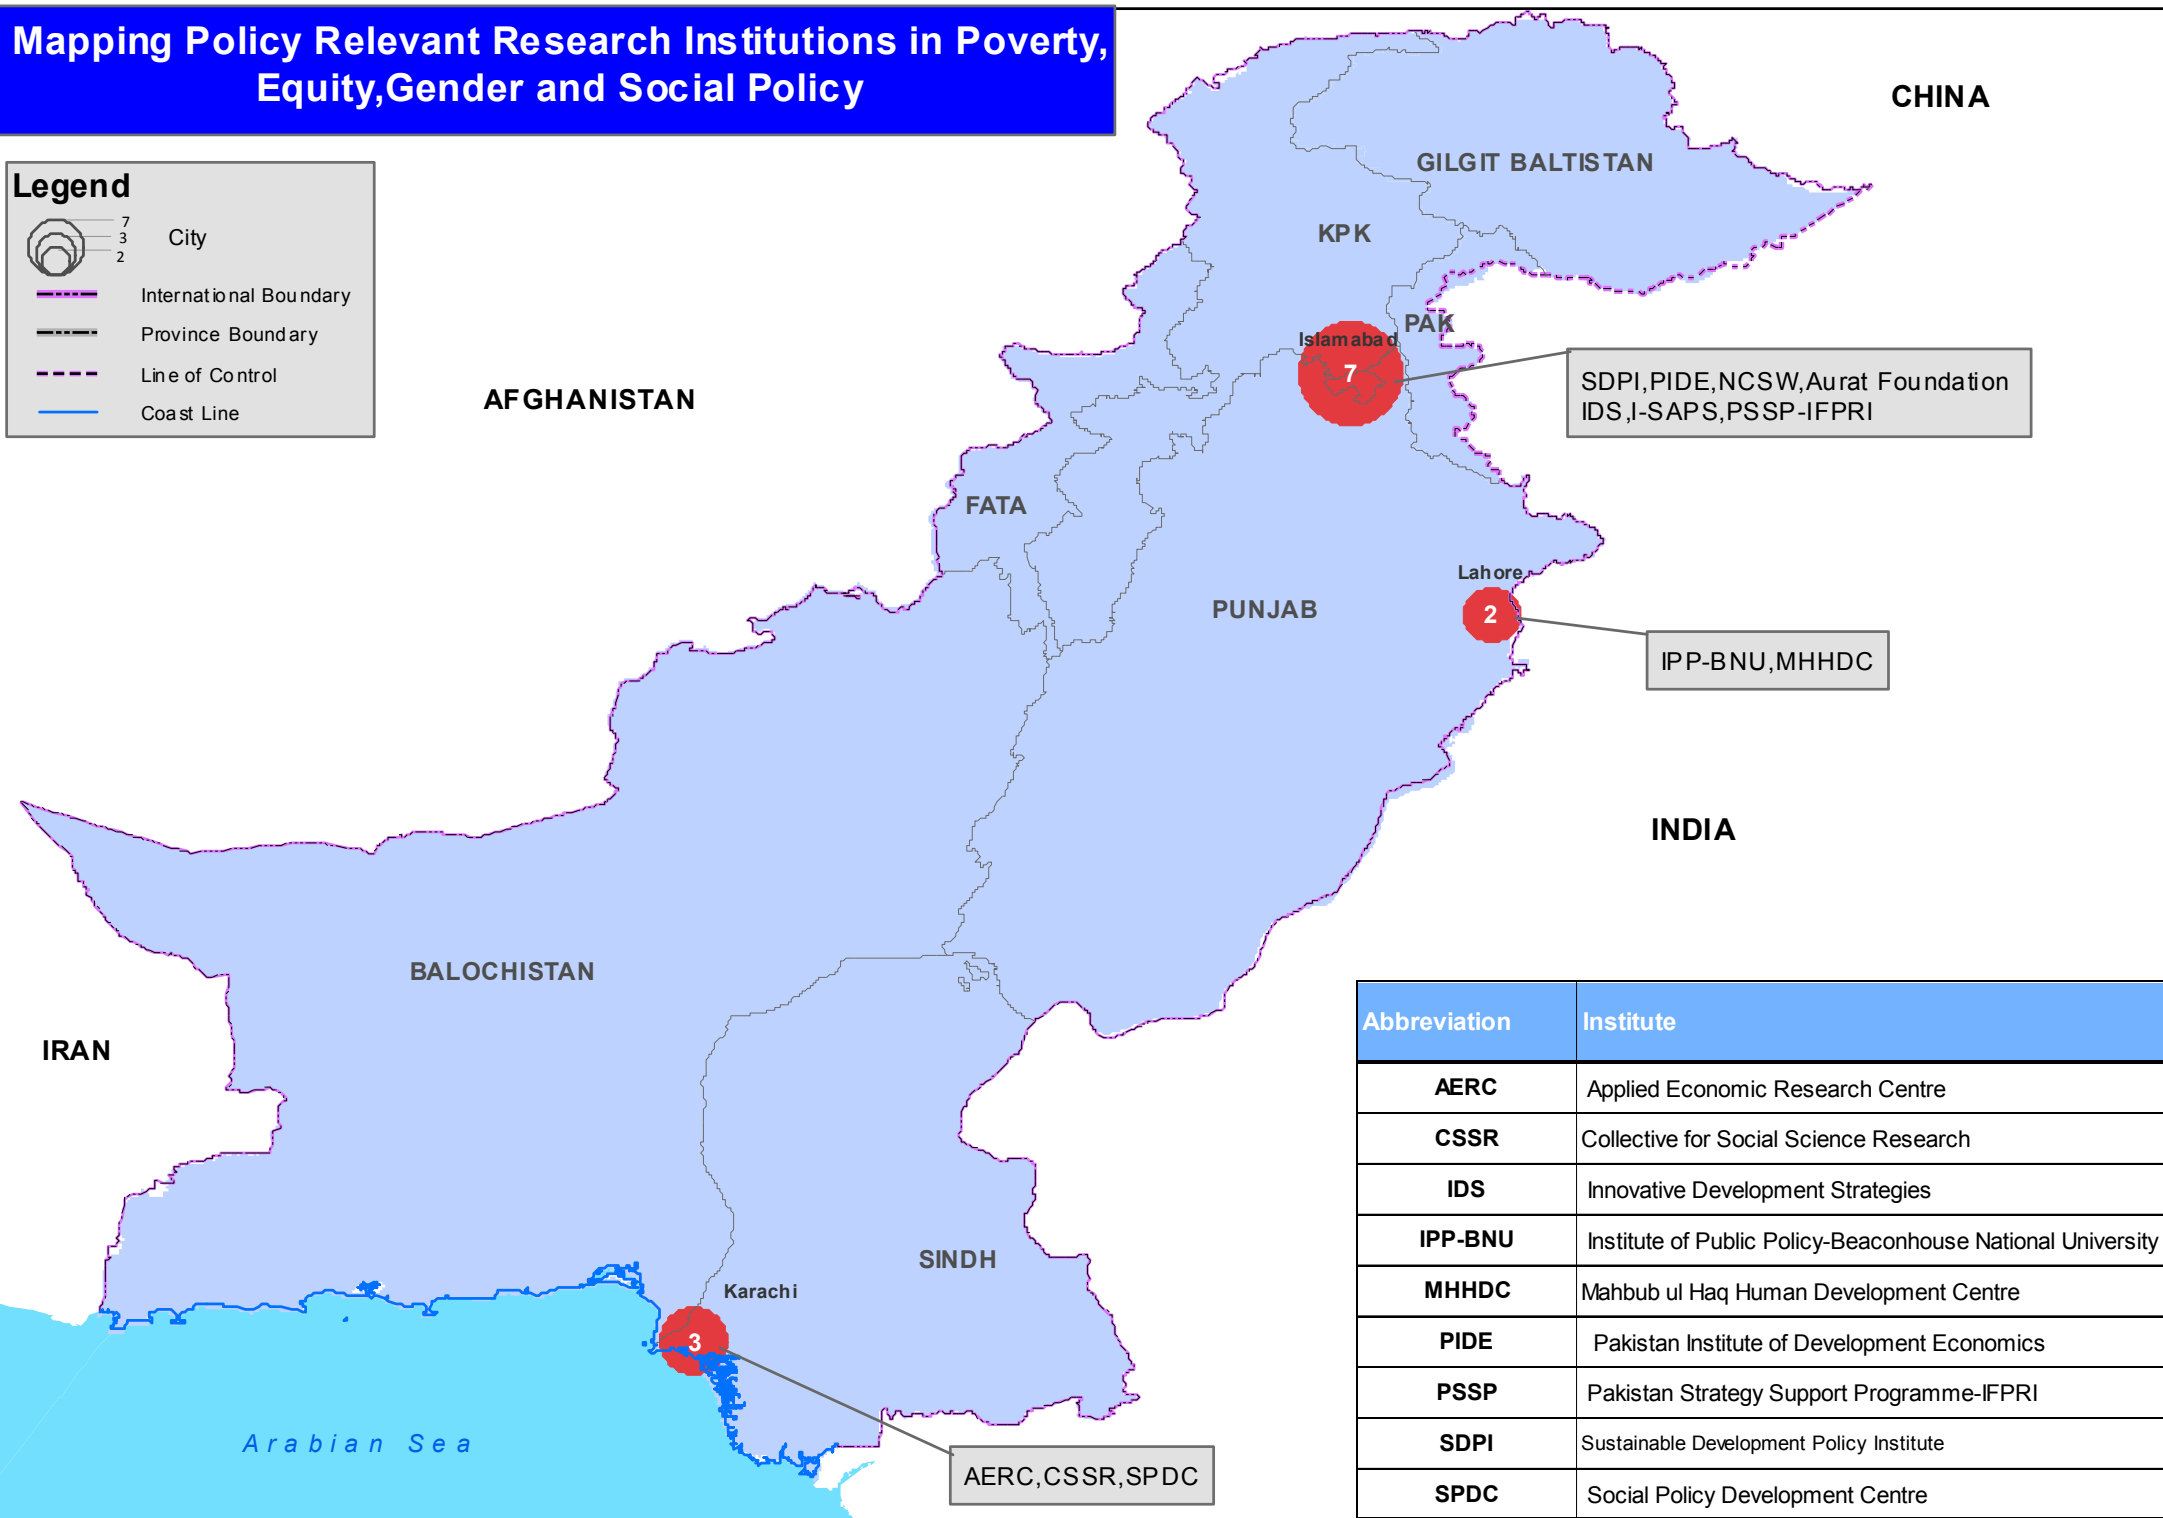

Mapping Policy Relevant Research Institutions in Poverty, Equity, Gender and Social Policy

Legend

- City
- International Boundary
- Province Boundary
- Line of Control
- Coast Line

SDPI, PIDE, NCSW, Aurat Foundation
IDS, I-SAPS, PSSP-IFPRI

IPP-BNU, MHHDC

AERC, CSSR, SPDC

Abbreviation	Institute
AERC	Applied Economic Research Centre
CSSR	Collective for Social Science Research
IDS	Innovative Development Strategies
IPP-BNU	Institute of Public Policy-Beaconhouse National University
MHHDC	Mahbub ul Haq Human Development Centre
PIDE	Pakistan Institute of Development Economics
PSSP	Pakistan Strategy Support Programme-IFPRI
SDPI	Sustainable Development Policy Institute
SPDC	Social Policy Development Centre